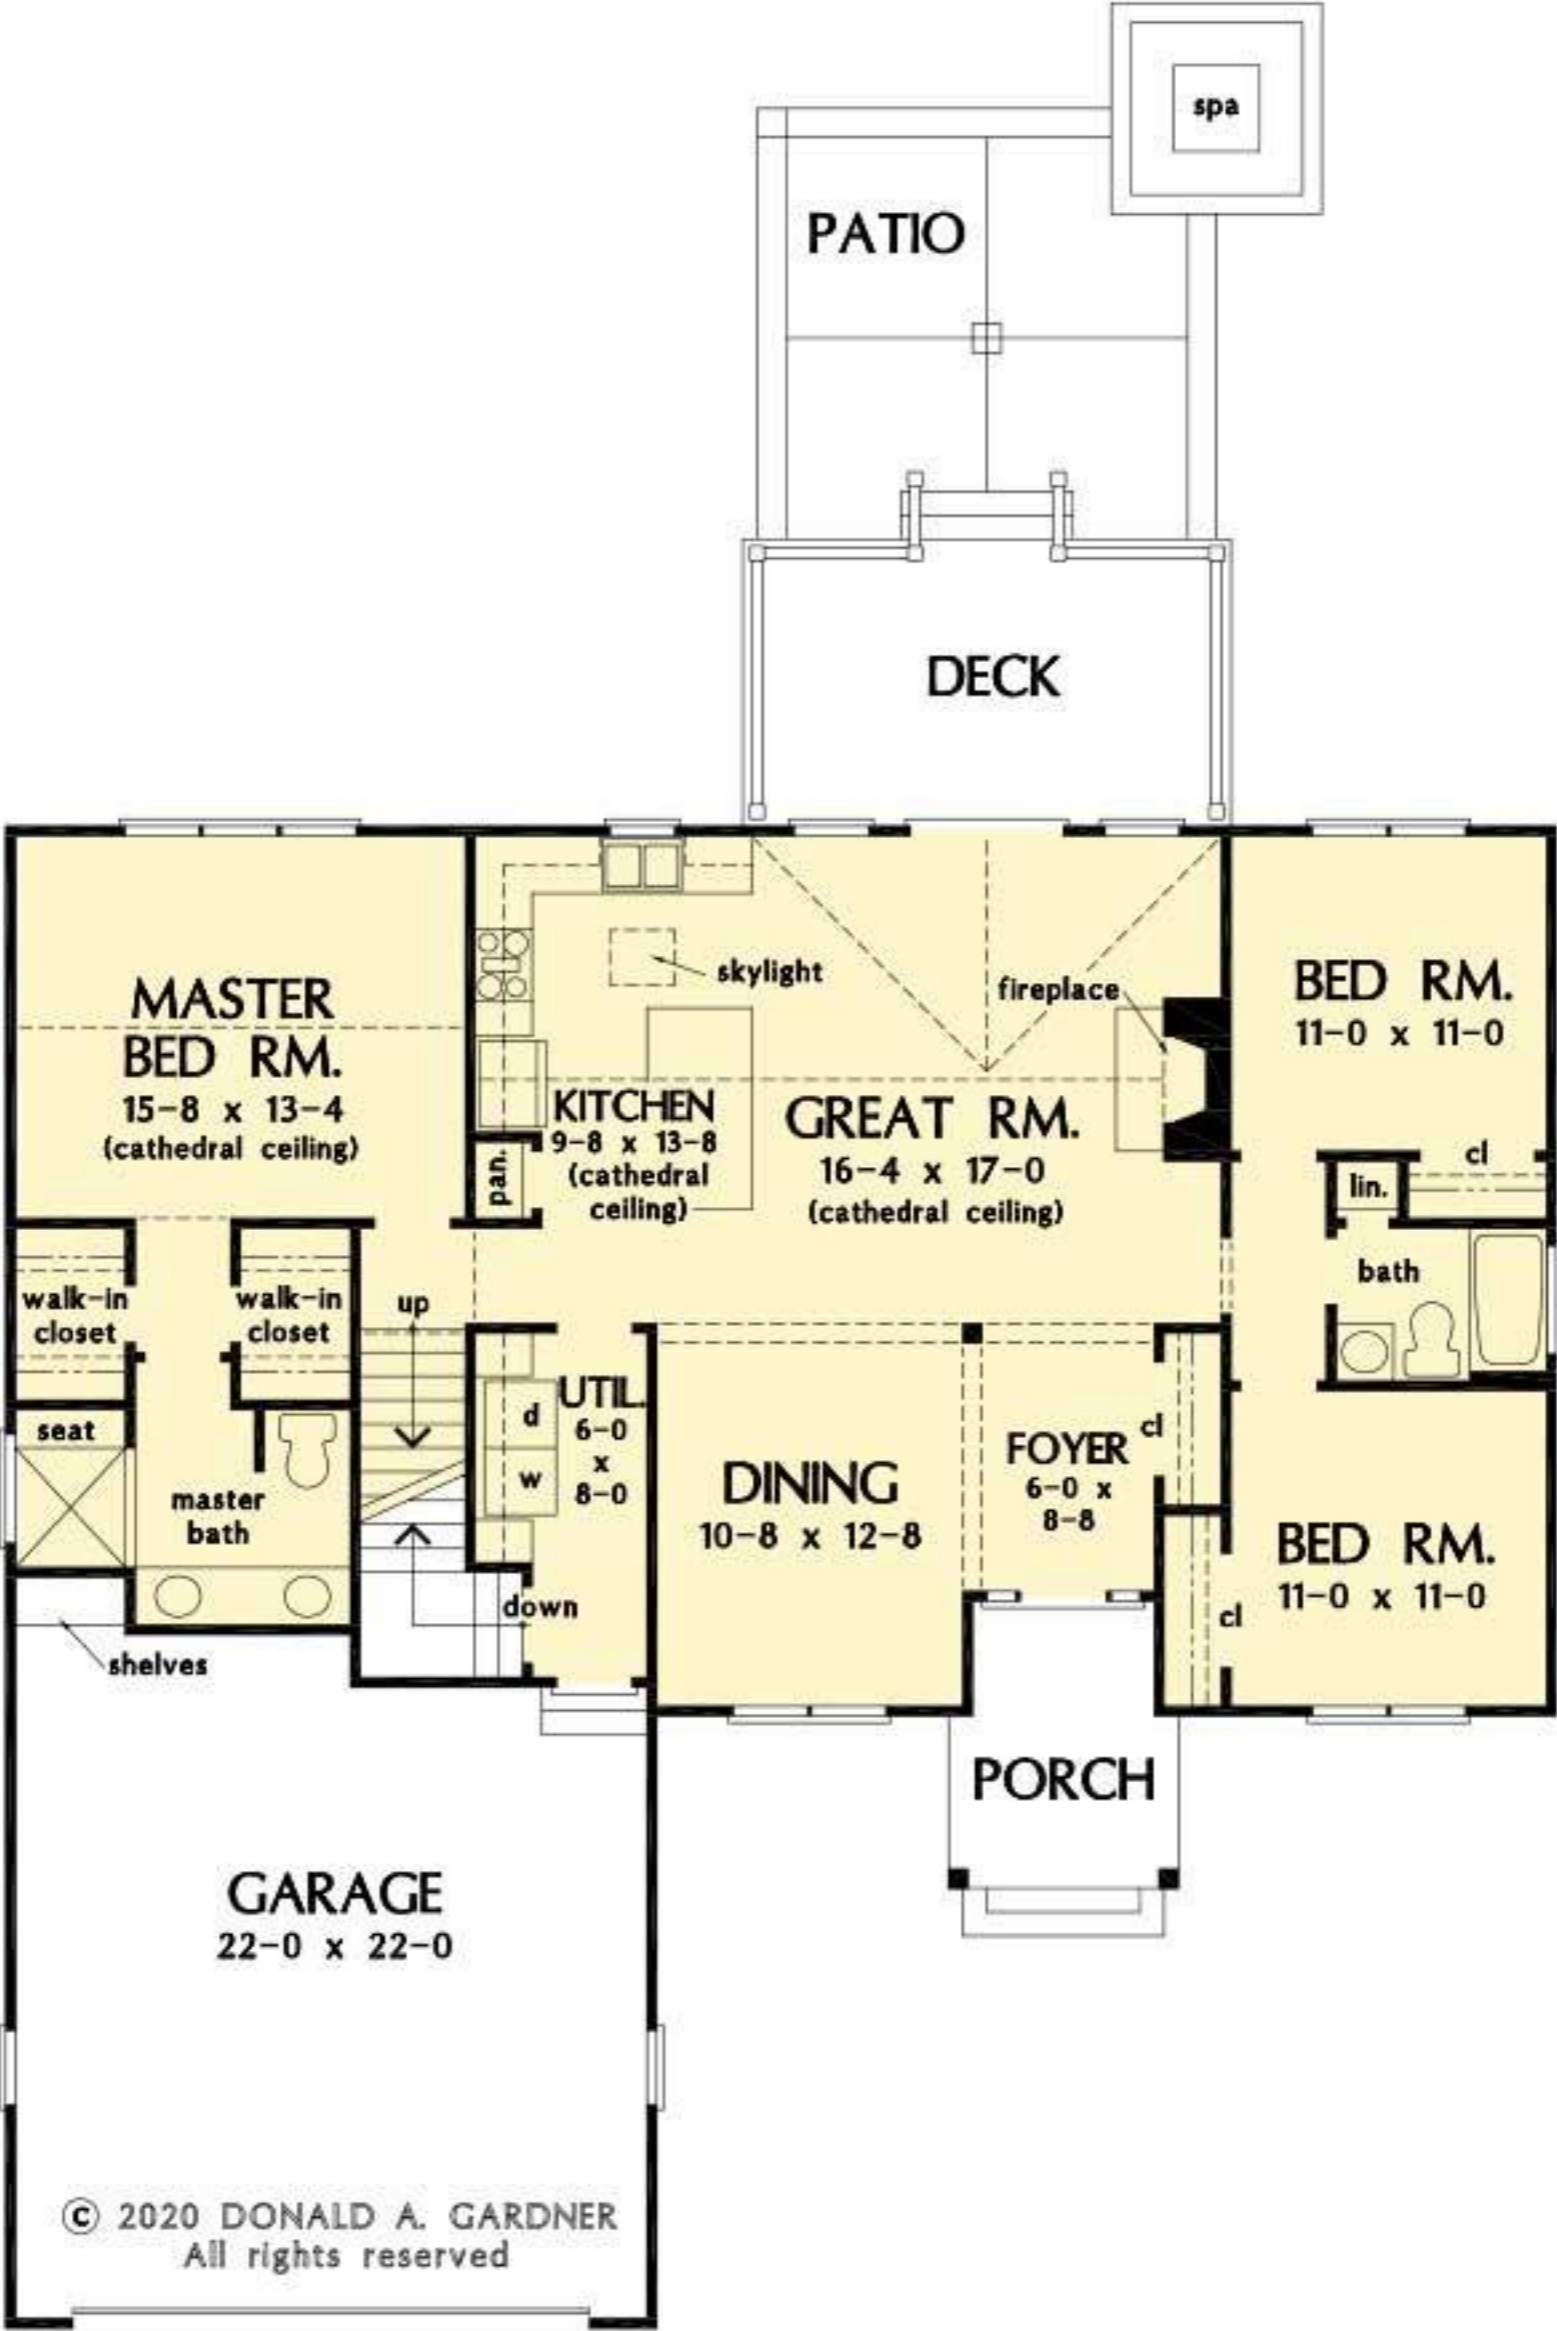

FLOOR PLAN
PLAN NO. 1589 A

© 2020 DONALD A. GARDNER
All rights reserved

FLOOR PLAN
PLAN NO. 1589

BONUS ROOM
OPTIONAL BONUS ROOM SF - 295