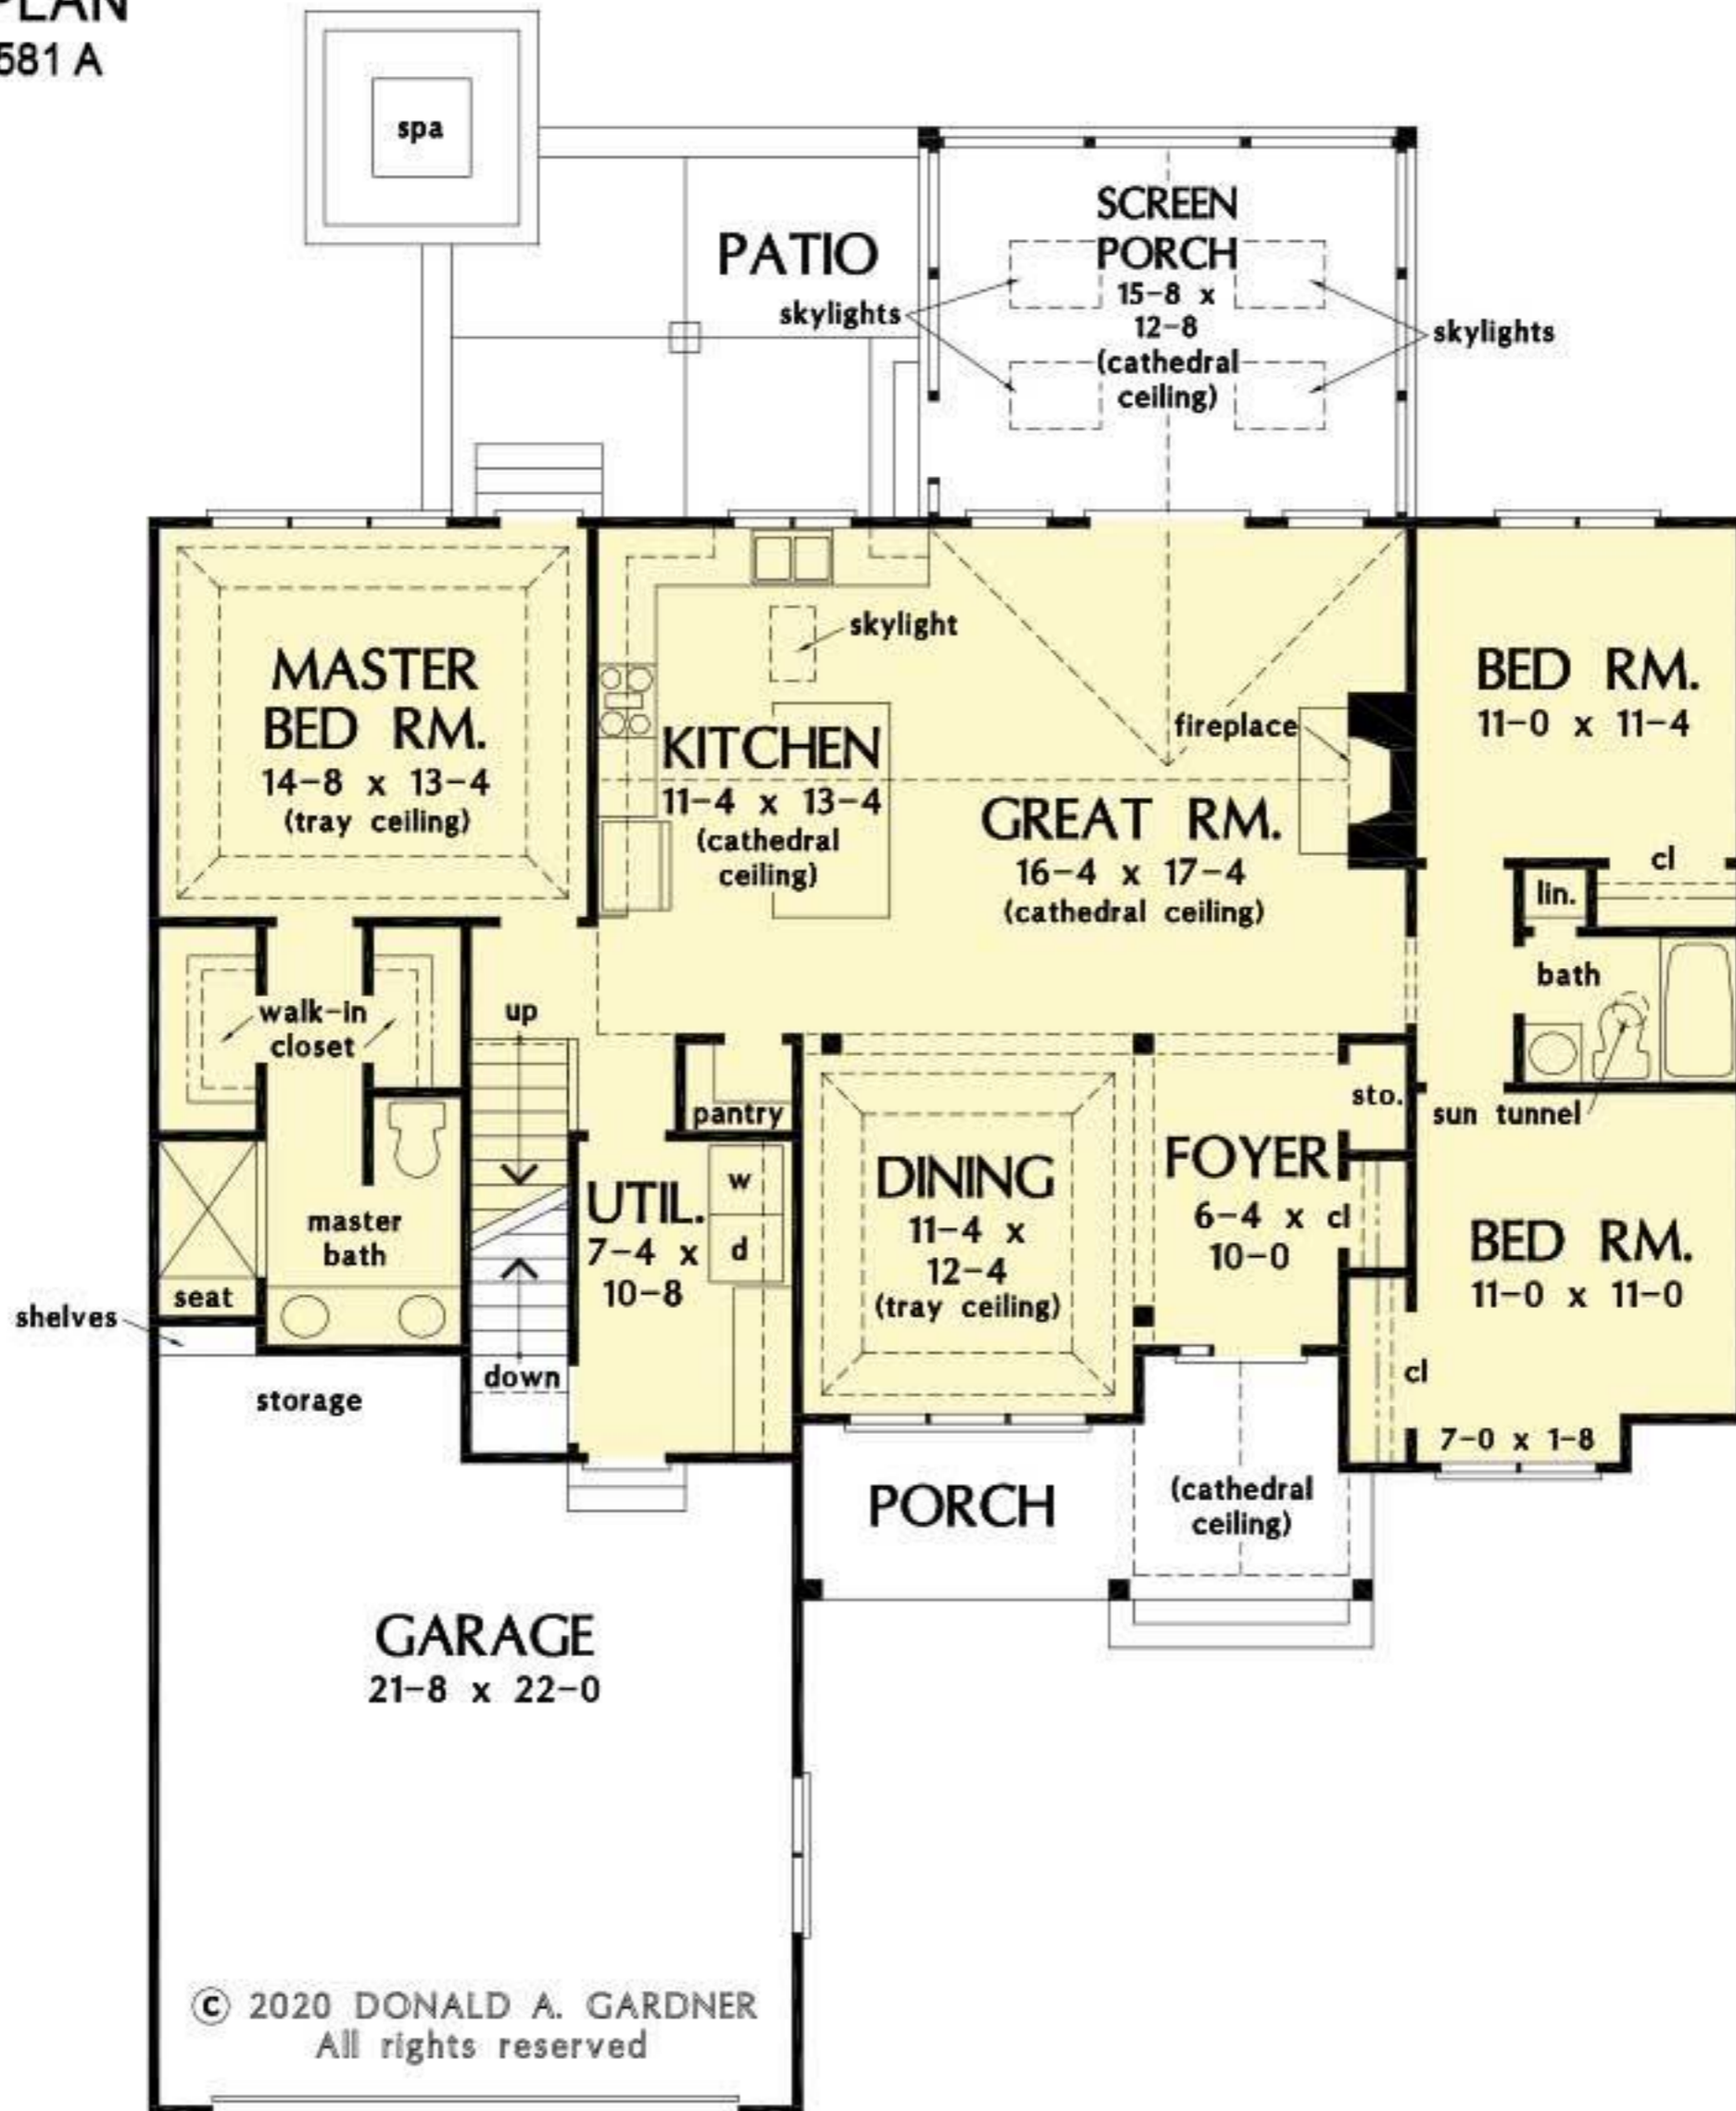

FLOOR PLAN  
PLAN NO. 1581 A

© 2020 DONALD A. GARDNER  
All rights reserved

FLOOR PLAN  
PLAN NO. 1581

BONUS ROOM

OPTIONAL BONUS ROOM SF - 334